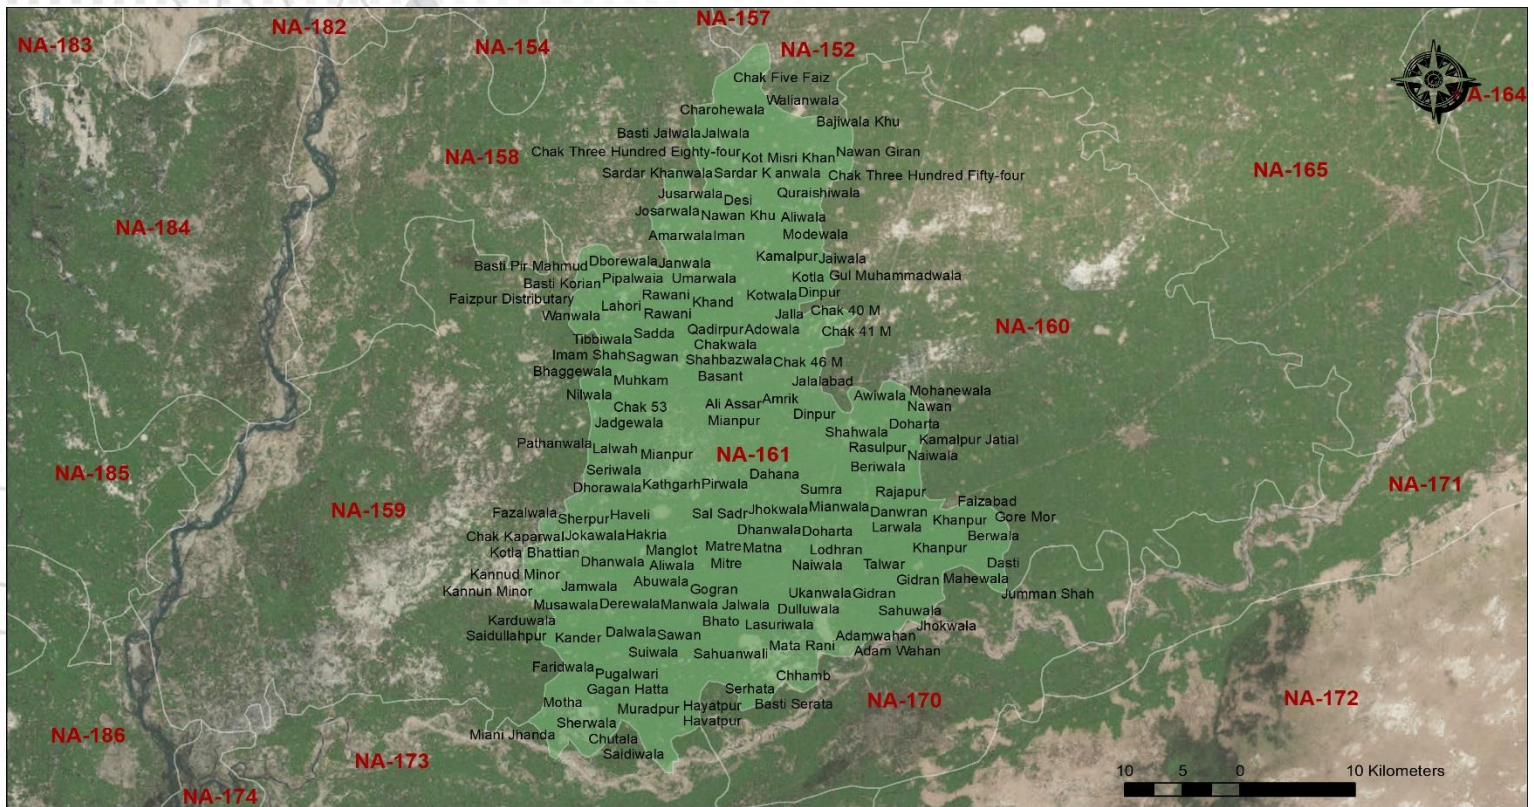

CONSTITUENCY PROFILE

NA-161 LODHRAN-II

PUNJAB

**CONSTITUENCY
POPULATION**

860,345

VOTER STATISTICS

Male

252,094

Female

204,833

Total

456,927

53%

of the total population
are registered as voters

POLLING STATIONS

50

Male

50

Female

235

Combined

335

Total

Number of polling stations where
registered voters exceed 1,200

AVERAGE VOTER
AT POLLING STATION

1,364

AVERAGE VOTER
AT POLLING BOOTH

431

LIST OF CONTESTING CANDIDATES

#	Name	Name of Political Party
1	Khan Muhammad Siddique Khan Balooch	Pakistan Muslim League (Nawaz)
2	Saleem Abbas	Saraikistan Democratic Party
3	Syed Imran Raza Gilani	Independent
4	Syed Muhammad Azhar Shah	Independent
5	Zia Ur Rehman Tamimi	Muttahidda Majlis-e-Amal Pakistan
6	Ayesha Gulalai Wazir	Pakistan Tehreek-e-Insaf- Gulalai
7	Iffat Tahira	Allah-o-Akbar Tehreek
8	Muhammad Iqbal Shah	Independent
9	Muhammad Akram Qasir	Tehreek-e-Labaik Pakistan
10	Muhammad Amir Iqbal Shah	Independent
11	Muhammad Umair Balooch	Independent
12	Muhammad Mushtaq Malik	Pakistan Aman Tehreek
13	Mian Sajid	Independent
14	Mian Muhammad Shafiq	Pakistan Tehreek-e-Insaf
15	Waseem Ahmad	Independent